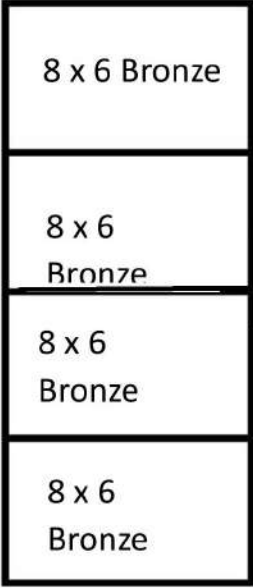

WORKSHOP

PDCH AUDITORIUM

GATE

GATE

35 feet

30

6feet

36